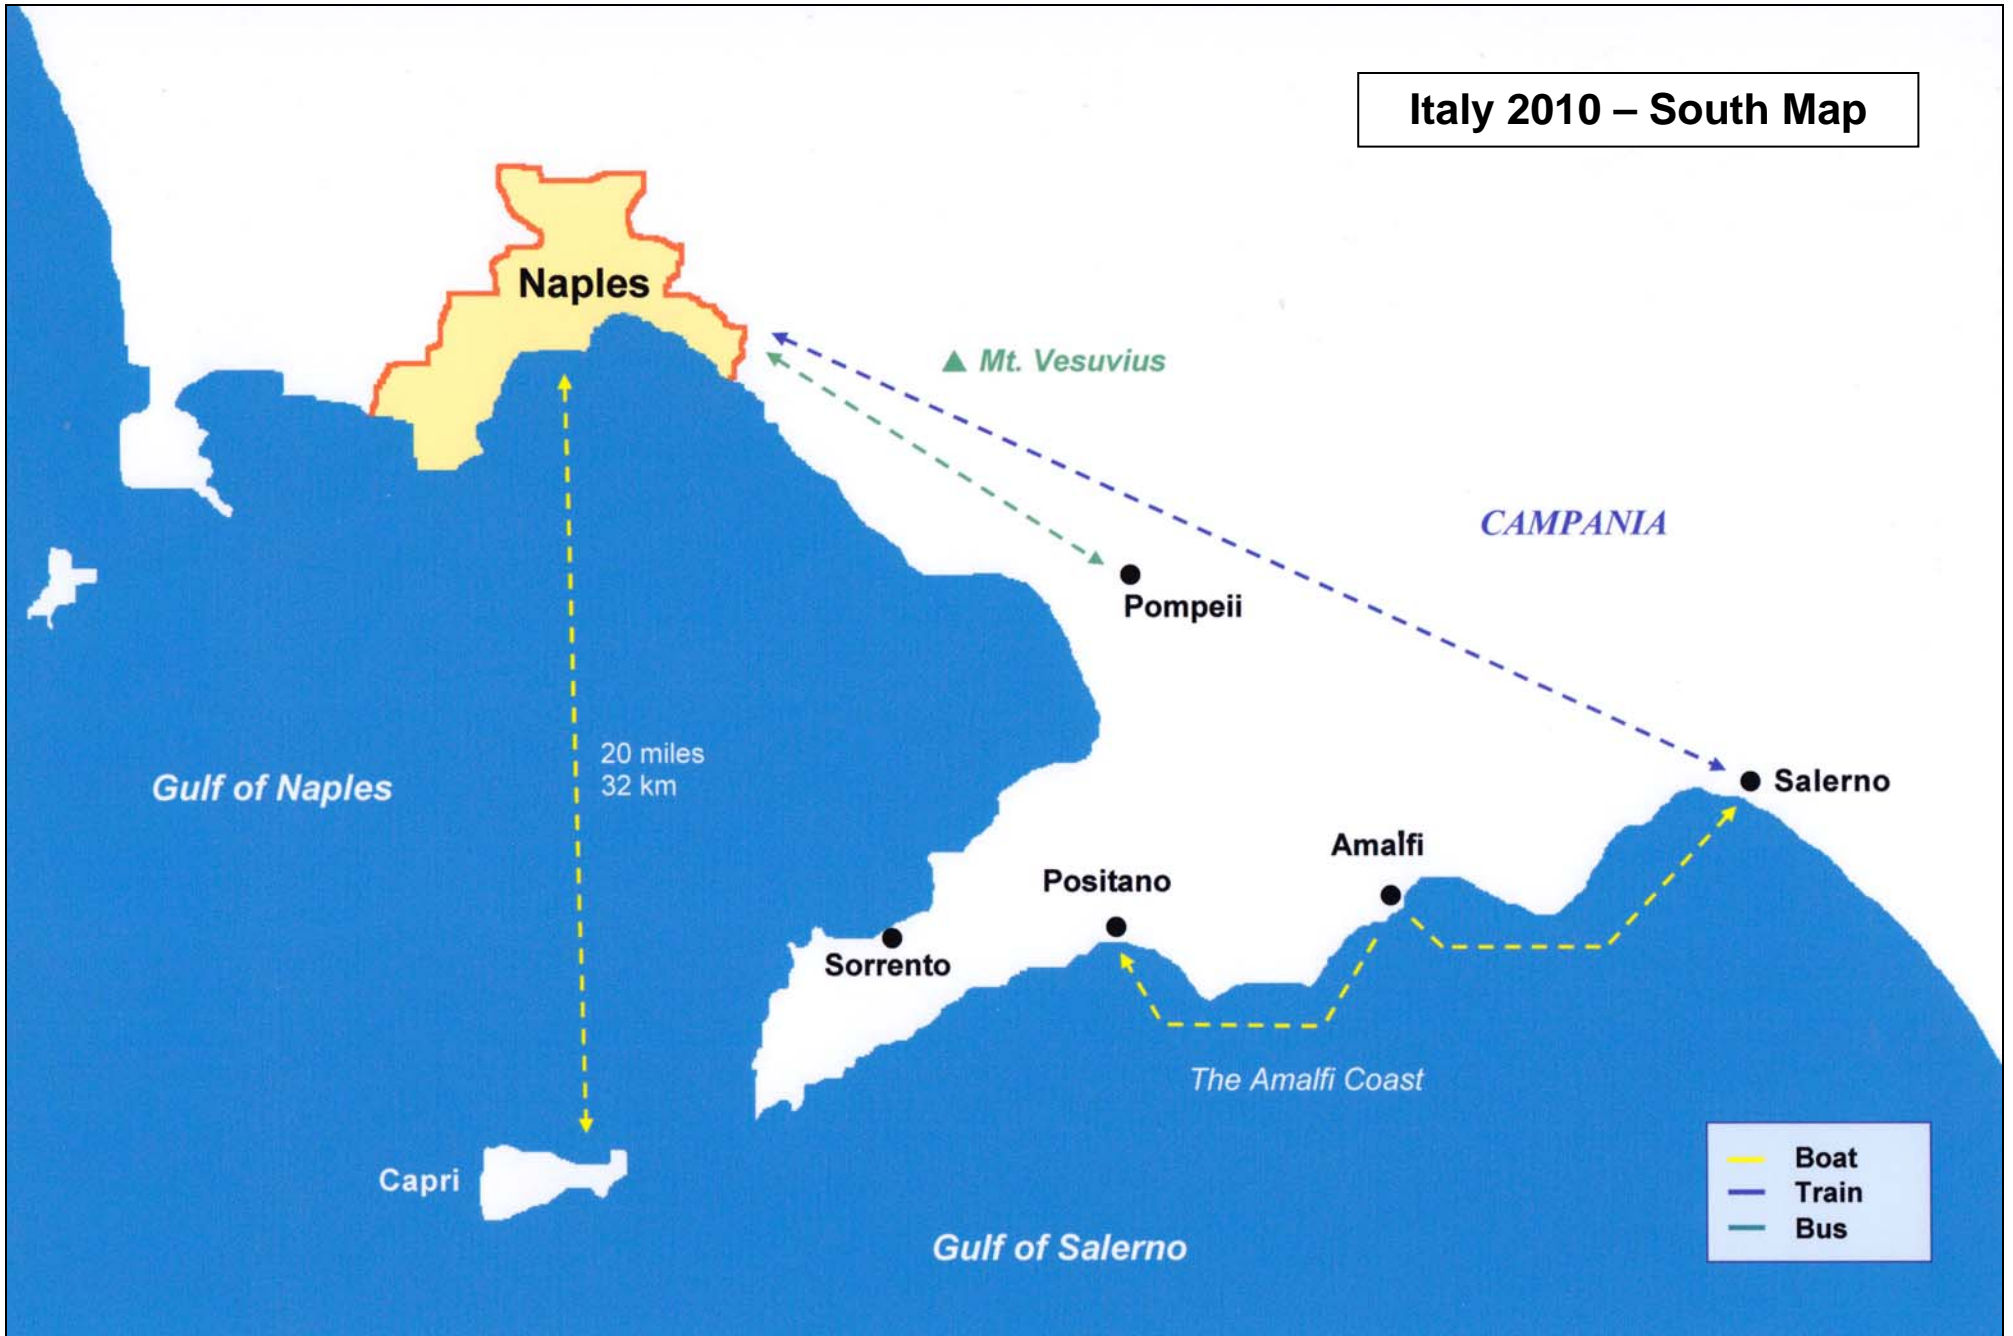

Italy 2010 – Route Map

Italy 2010 – South Map

Naples

▲ Mt. Vesuvius

CAMPANIA

Pompeii

Salerno

Gulf of Naples

20 miles
32 km

Amalfi

Positano

Sorrento

The Amalfi Coast

Capri

Gulf of Salerno

- Boat
- Train
- Bus

Italy 2010 – North Map