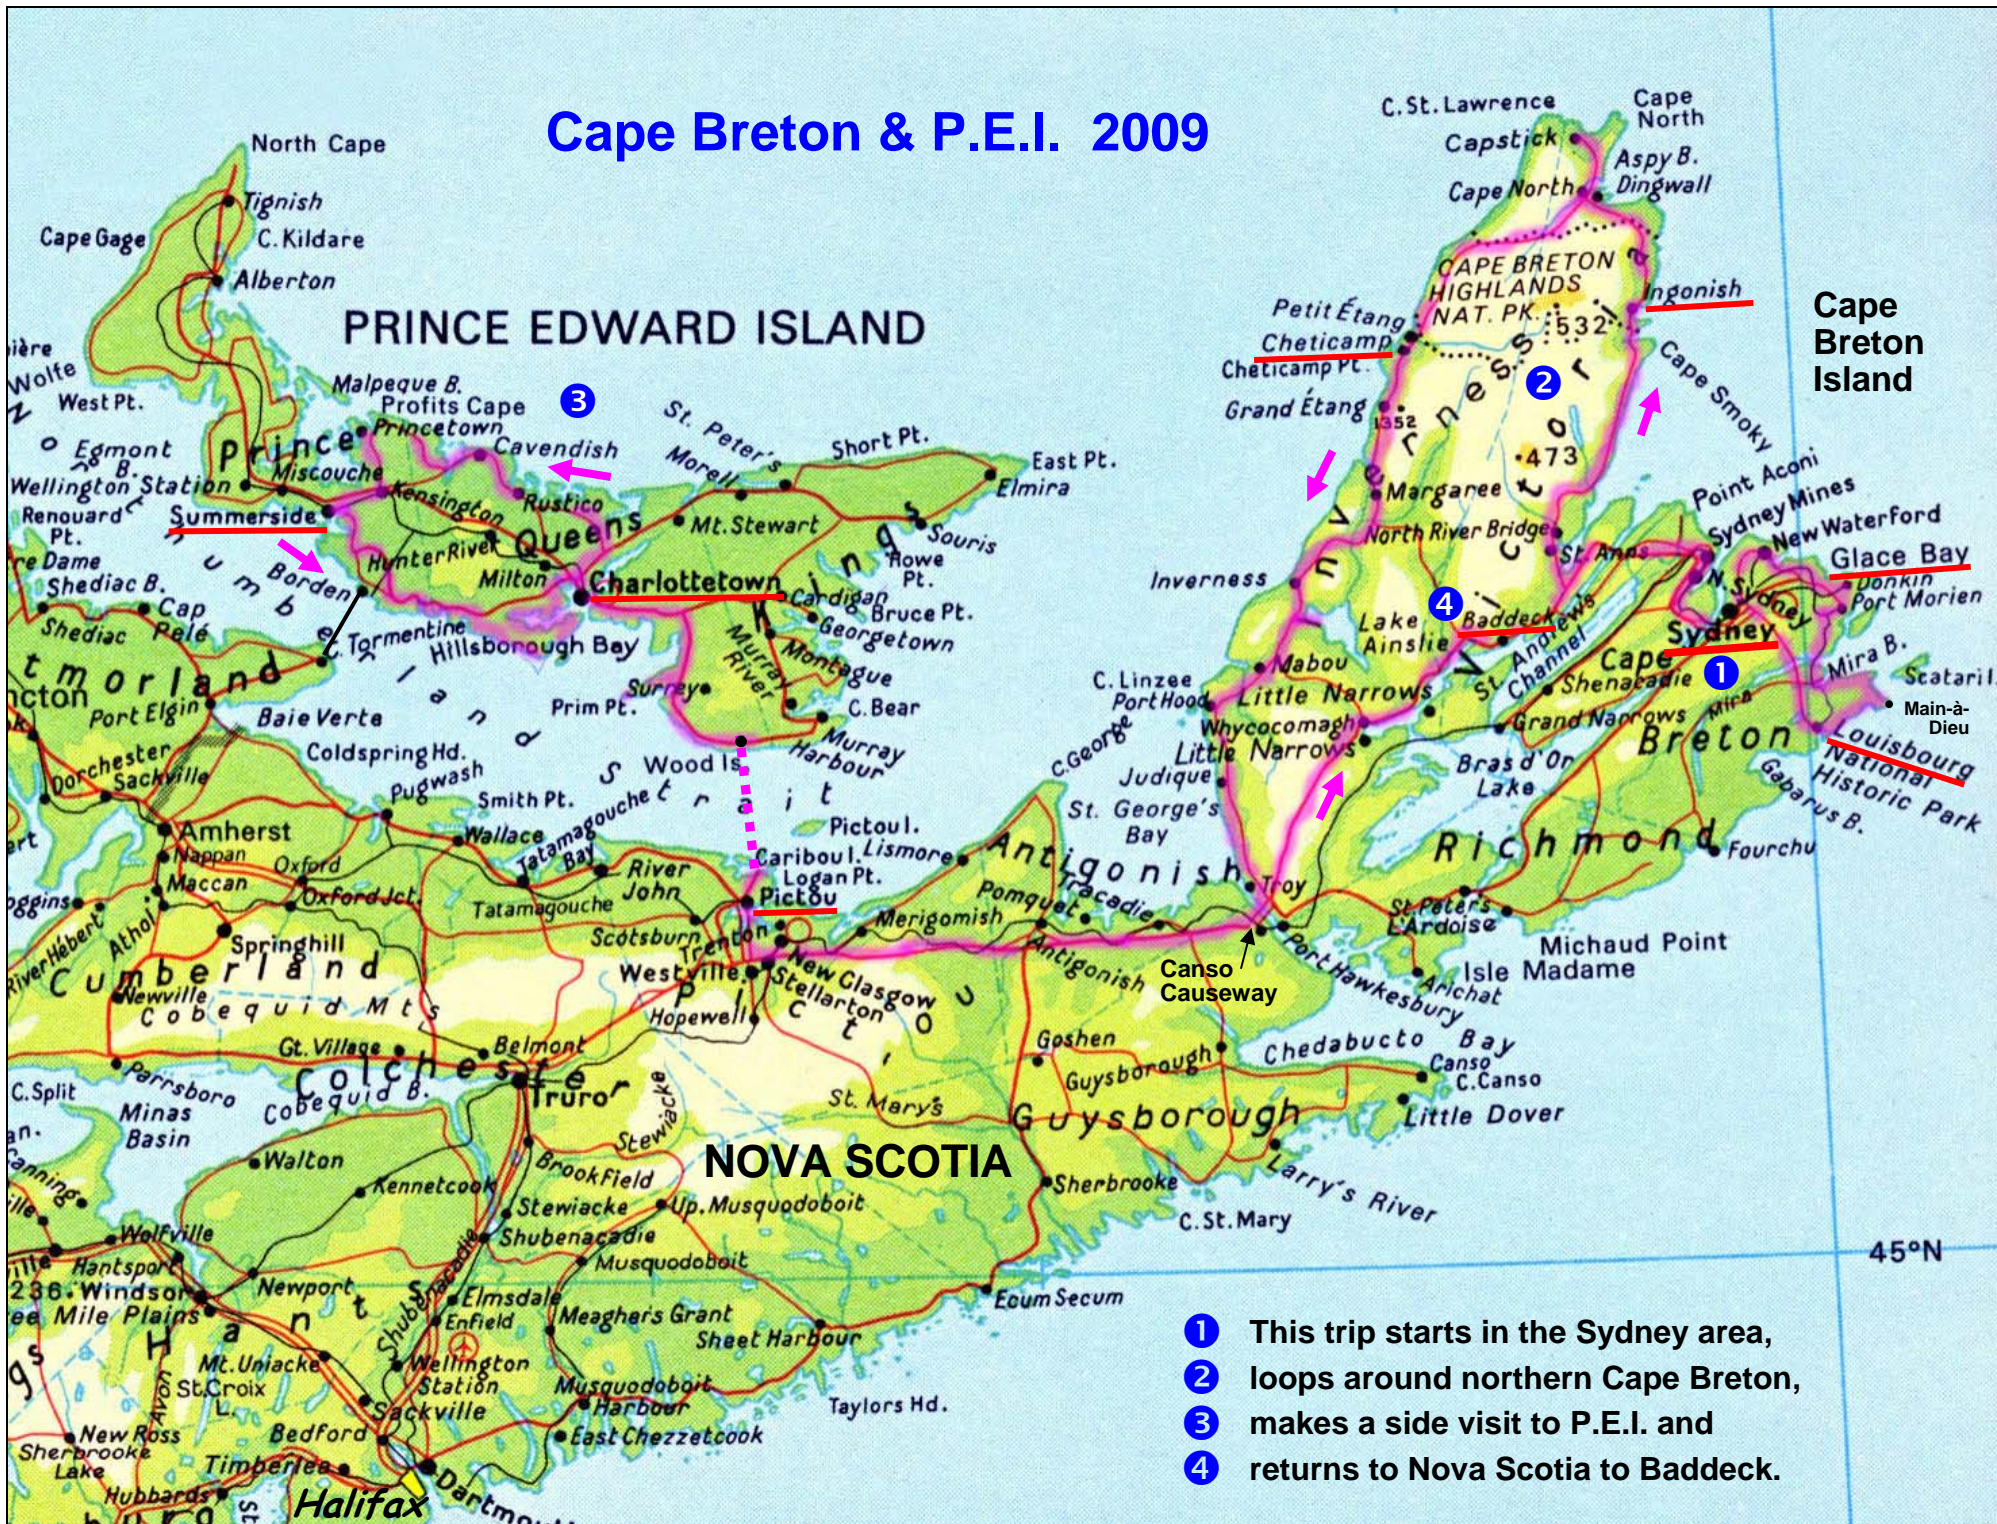

# Cape Breton & P.E.I. 2009

- ① This trip starts in the Sydney area,
- ② loops around northern Cape Breton,
- ③ makes a side visit to P.E.I. and
- ④ returns to Nova Scotia to Baddeck.

# Northern Cape Breton

-  Cabot Trail
-  Ceilidh Trail

Route map for frames 46 to 90