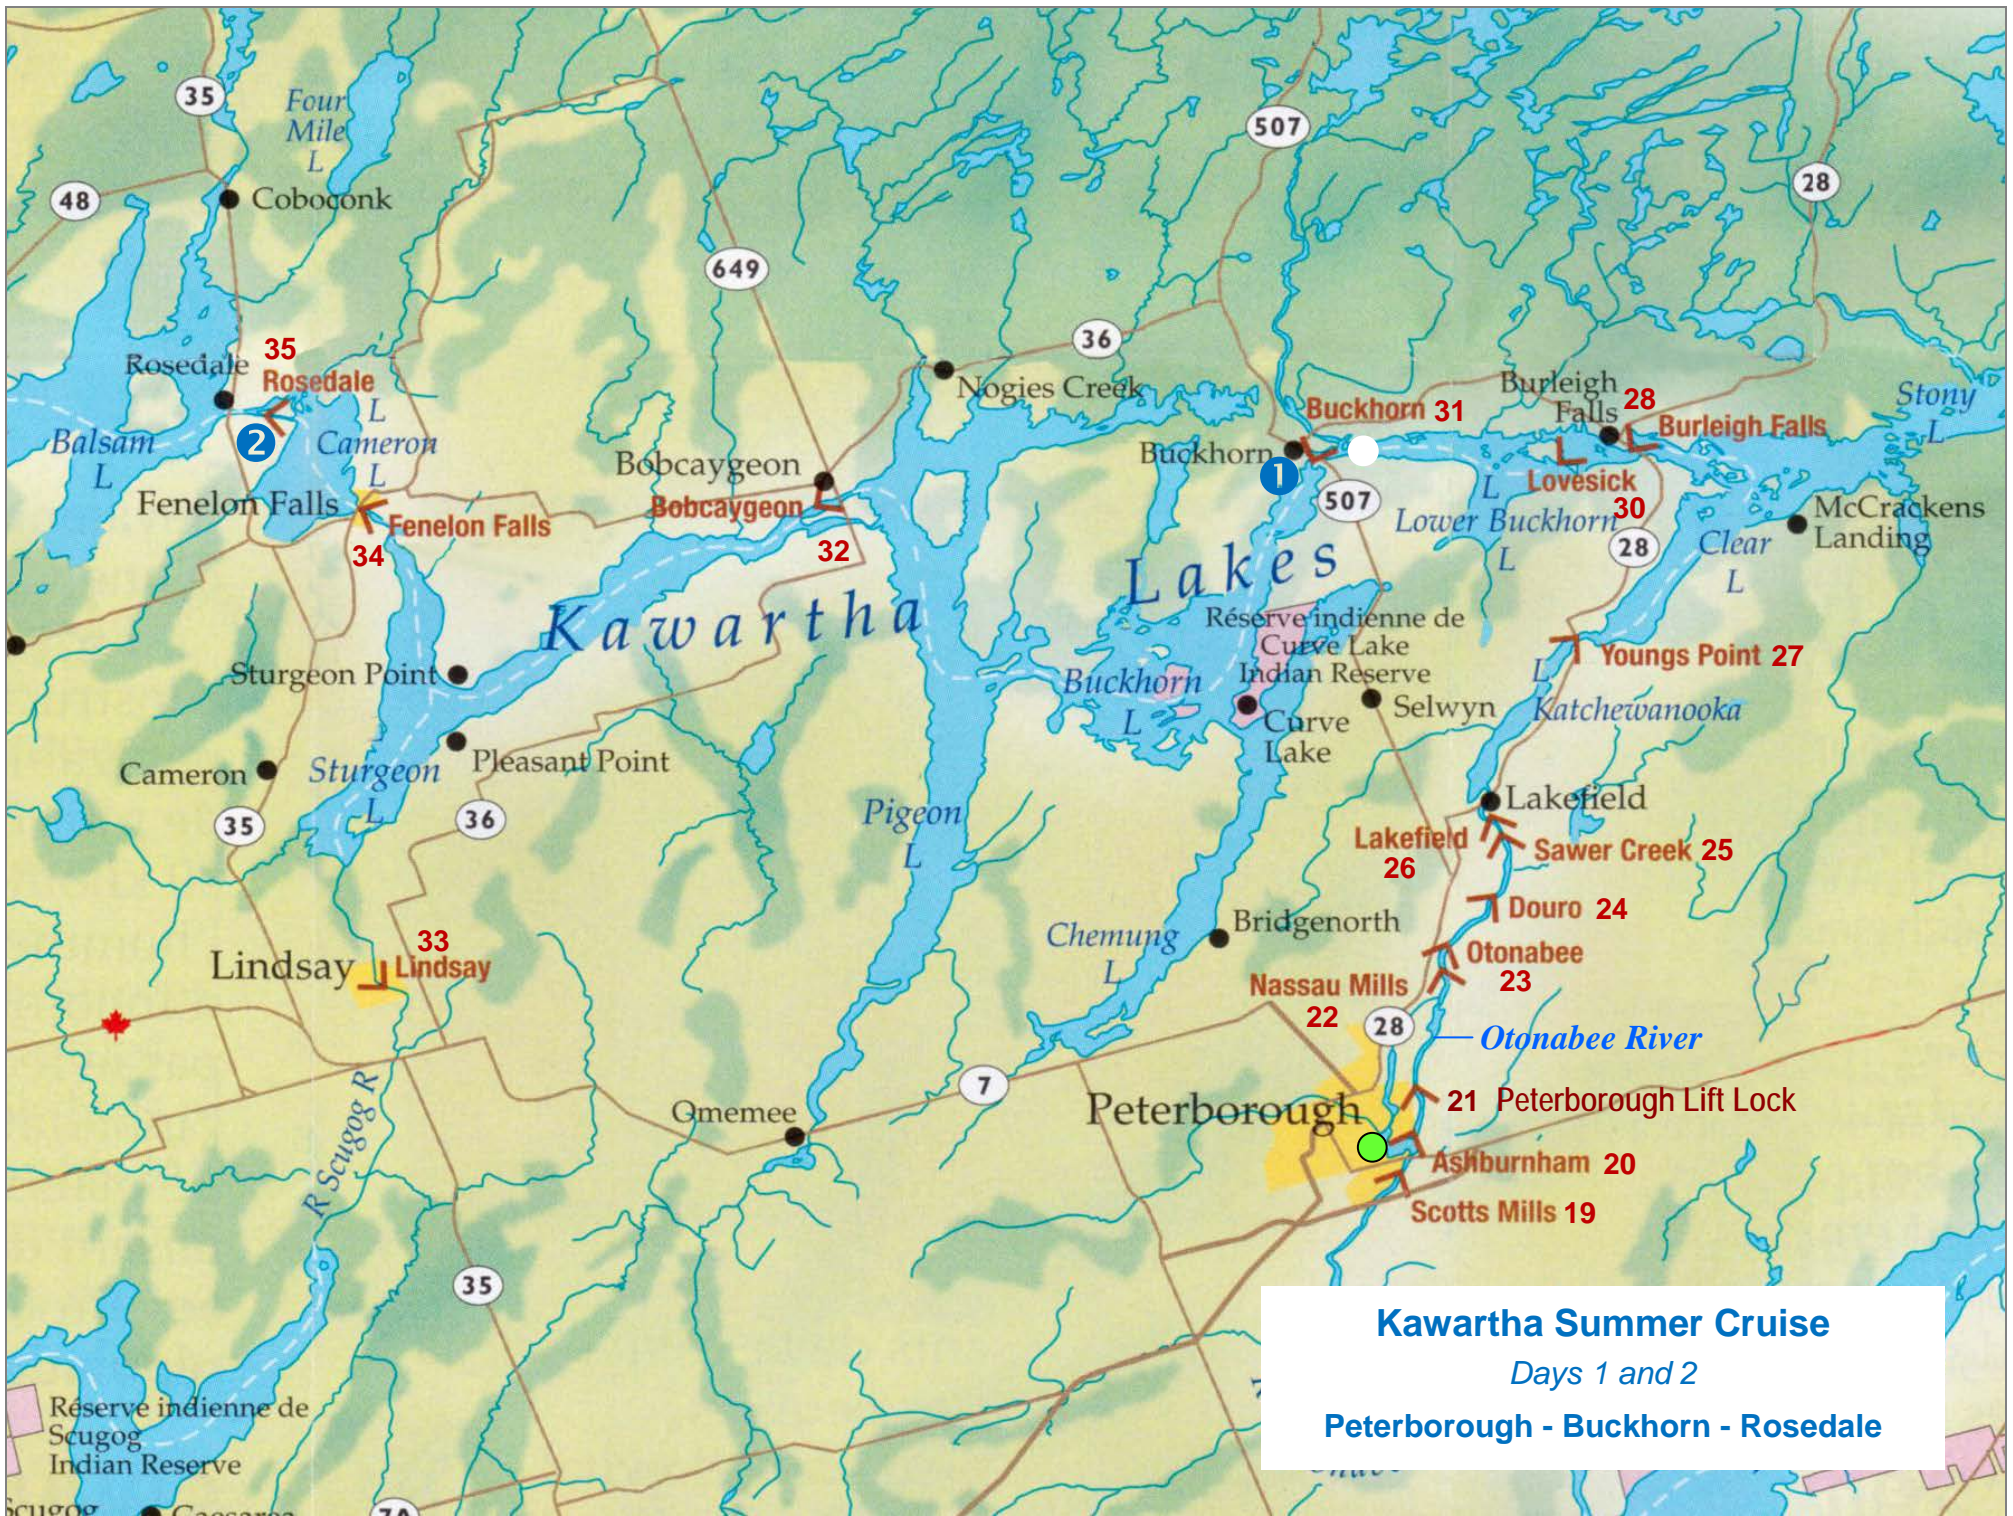

## Kawartha Summer Cruise Maps

<b>Tent - Severn Waterway</b>	<b>Page</b>
<i>Cruise Overview Map</i>	
<b>Kawartha Summer Cruise Route</b> <b>Peterborough to Big Chute</b>	<b>2</b>
<i>Daily Detail Maps</i>	
<b>Days 1 and 2</b> <b>Peterborough - Buckhorn - Rosedale</b>	<b>3</b>
<b>Days 3 and 4</b> <b>Rosedale - Orillia - Port Stanton</b>	<b>4</b>
<b>Day 5</b> <b>Port Stanton - Big Chute</b>	<b>5</b>

# Trent-Severn Waterway

	Kawartha Summer Cruise Route Peterborough to Big Chute	23 locks
	Other parts of the Waterway	21 locks

### Kawartha Summer Cruise

Days 1 and 2

Peterborough - Buckhorn - Rosedale

## Kawartha Summer Cruise

Days 3 and 4

Rosedale - Orillia - Port Stanton