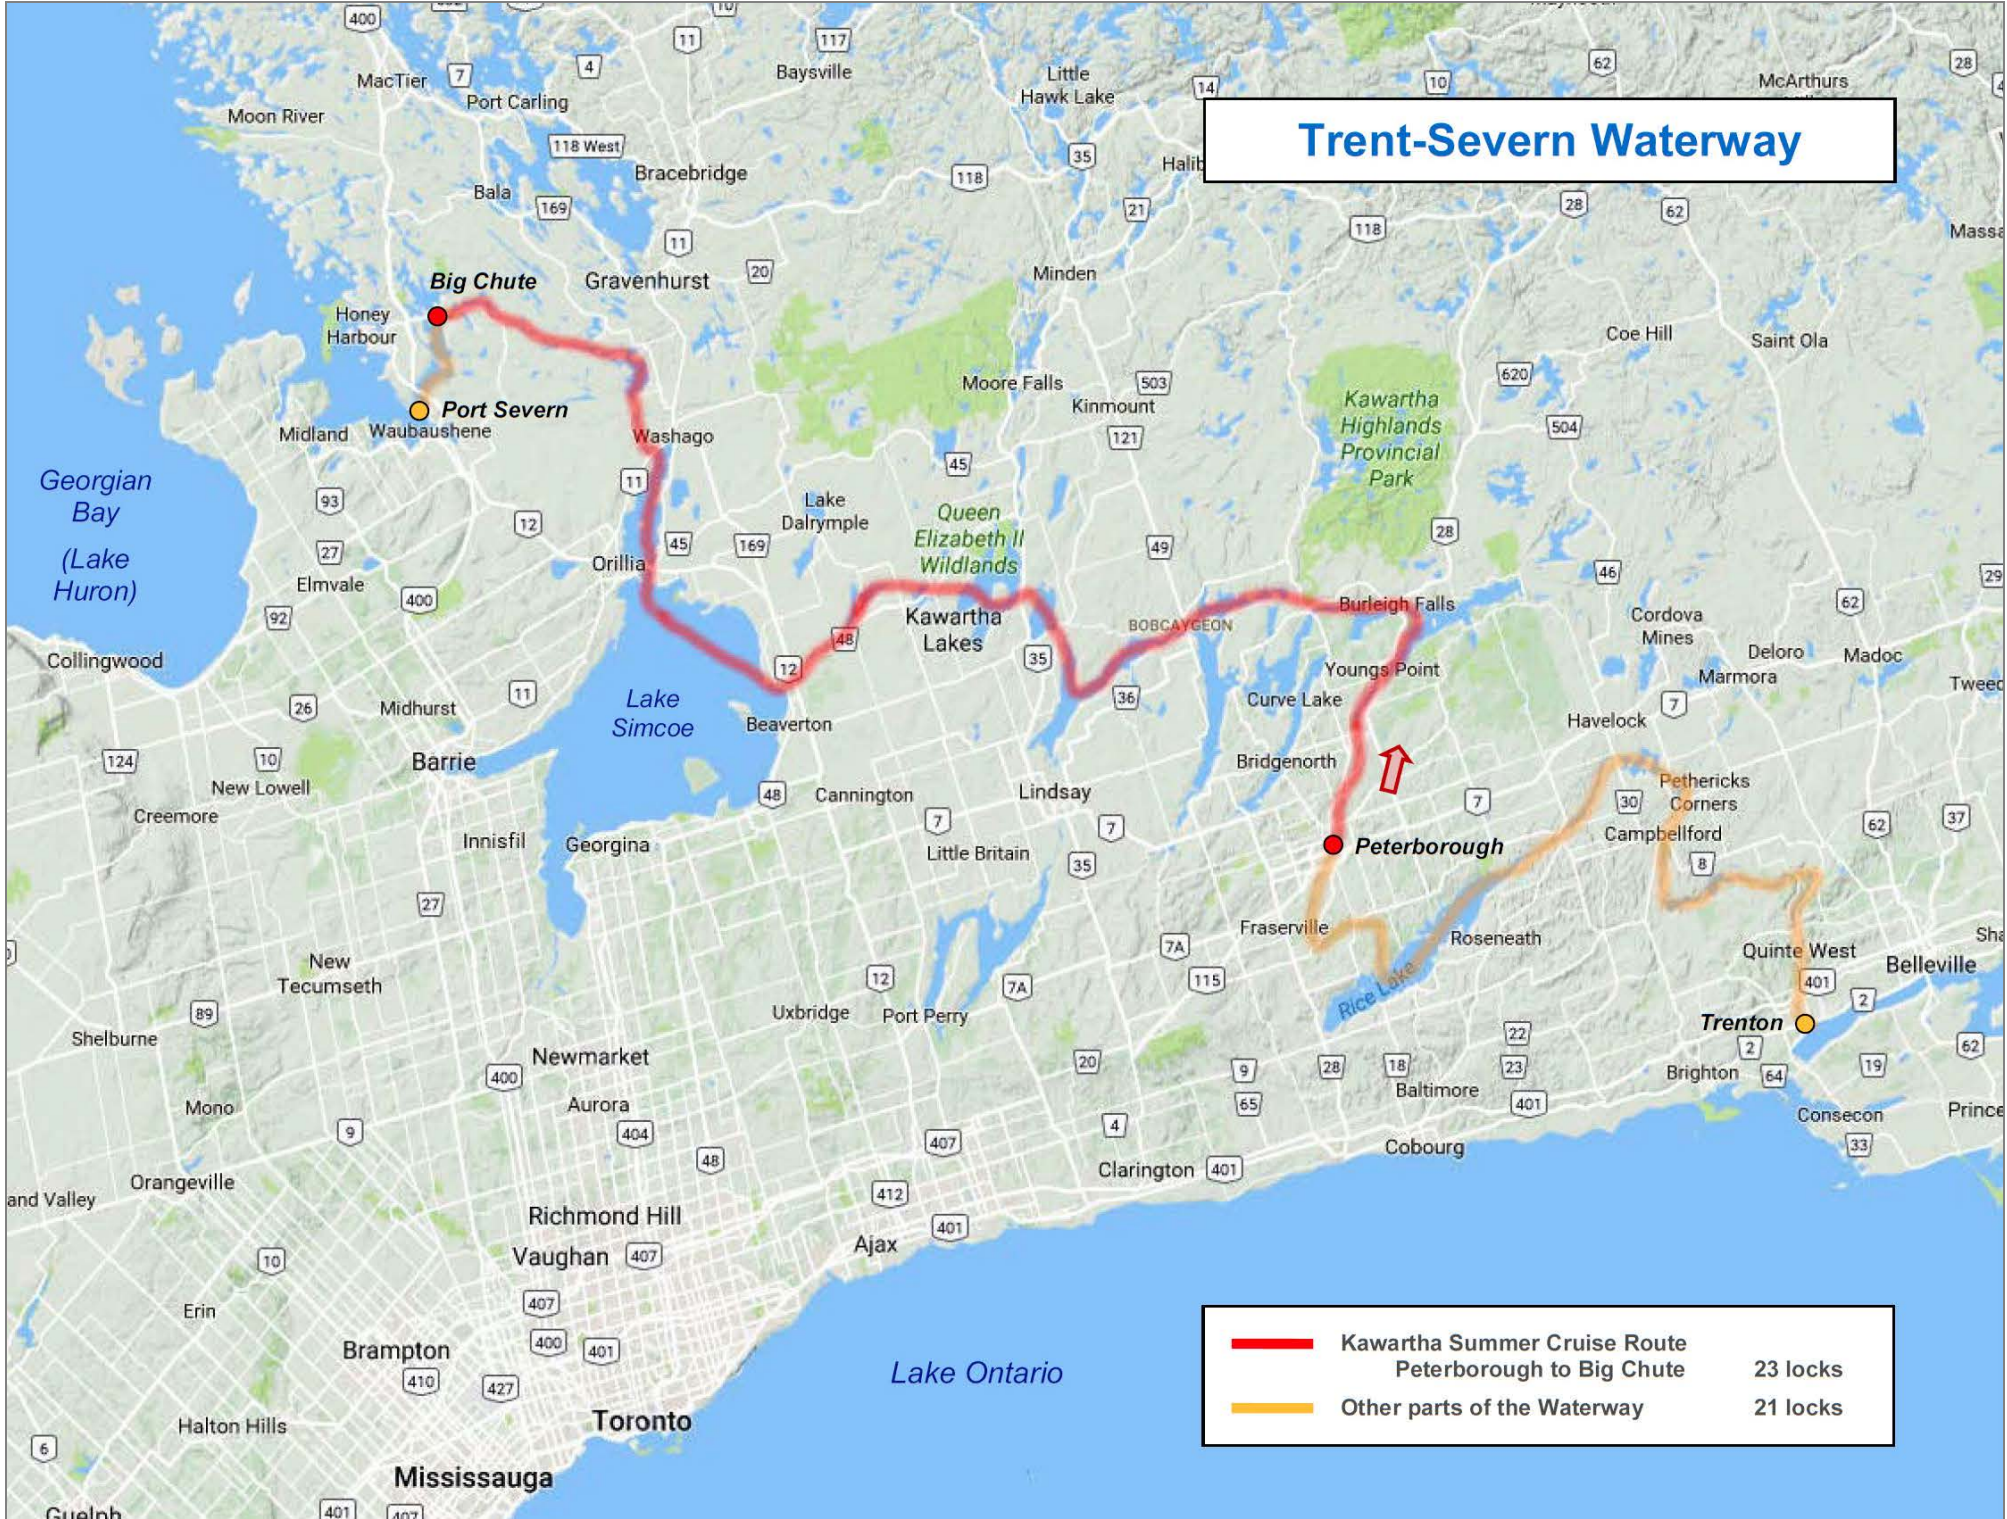

## Kawartha Summer Cruise Maps

<b>Tent - Severn Waterway</b>	<b>Page</b>
<i>Cruise Overview Map</i>	
<b>Kawartha Summer Cruise Route</b> <b>Peterborough to Big Chute</b>	<b>2</b>
<i>Daily Detail Maps</i>	
<b>Days 1 and 2</b> <b>Peterborough - Buckhorn - Rosedale</b>	<b>3</b>
<b>Days 3 and 4</b> <b>Rosedale - Orillia - Port Stanton</b>	<b>4</b>
<b>Day 5</b> <b>Port Stanton - Big Chute</b>	<b>5</b>

# Trent-Severn Waterway

	Kawartha Summer Cruise Route Peterborough to Big Chute	23 locks
	Other parts of the Waterway	21 locks

### Kawartha Summer Cruise

Days 1 and 2

Peterborough - Buckhorn - Rosedale

## Kawartha Summer Cruise

Days 3 and 4

Rosedale - Orillia - Port Stanton