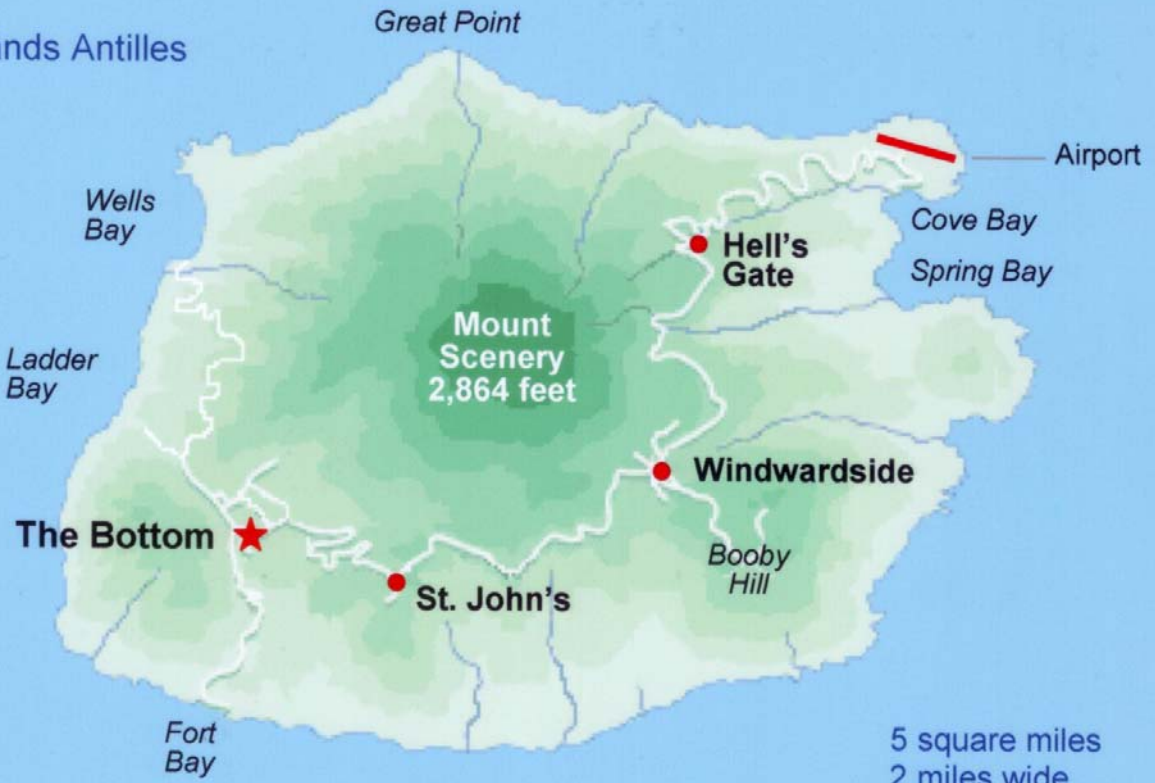

Saba

Netherlands Antilles

5 square miles
2 miles wide
Over 1/2 mile high